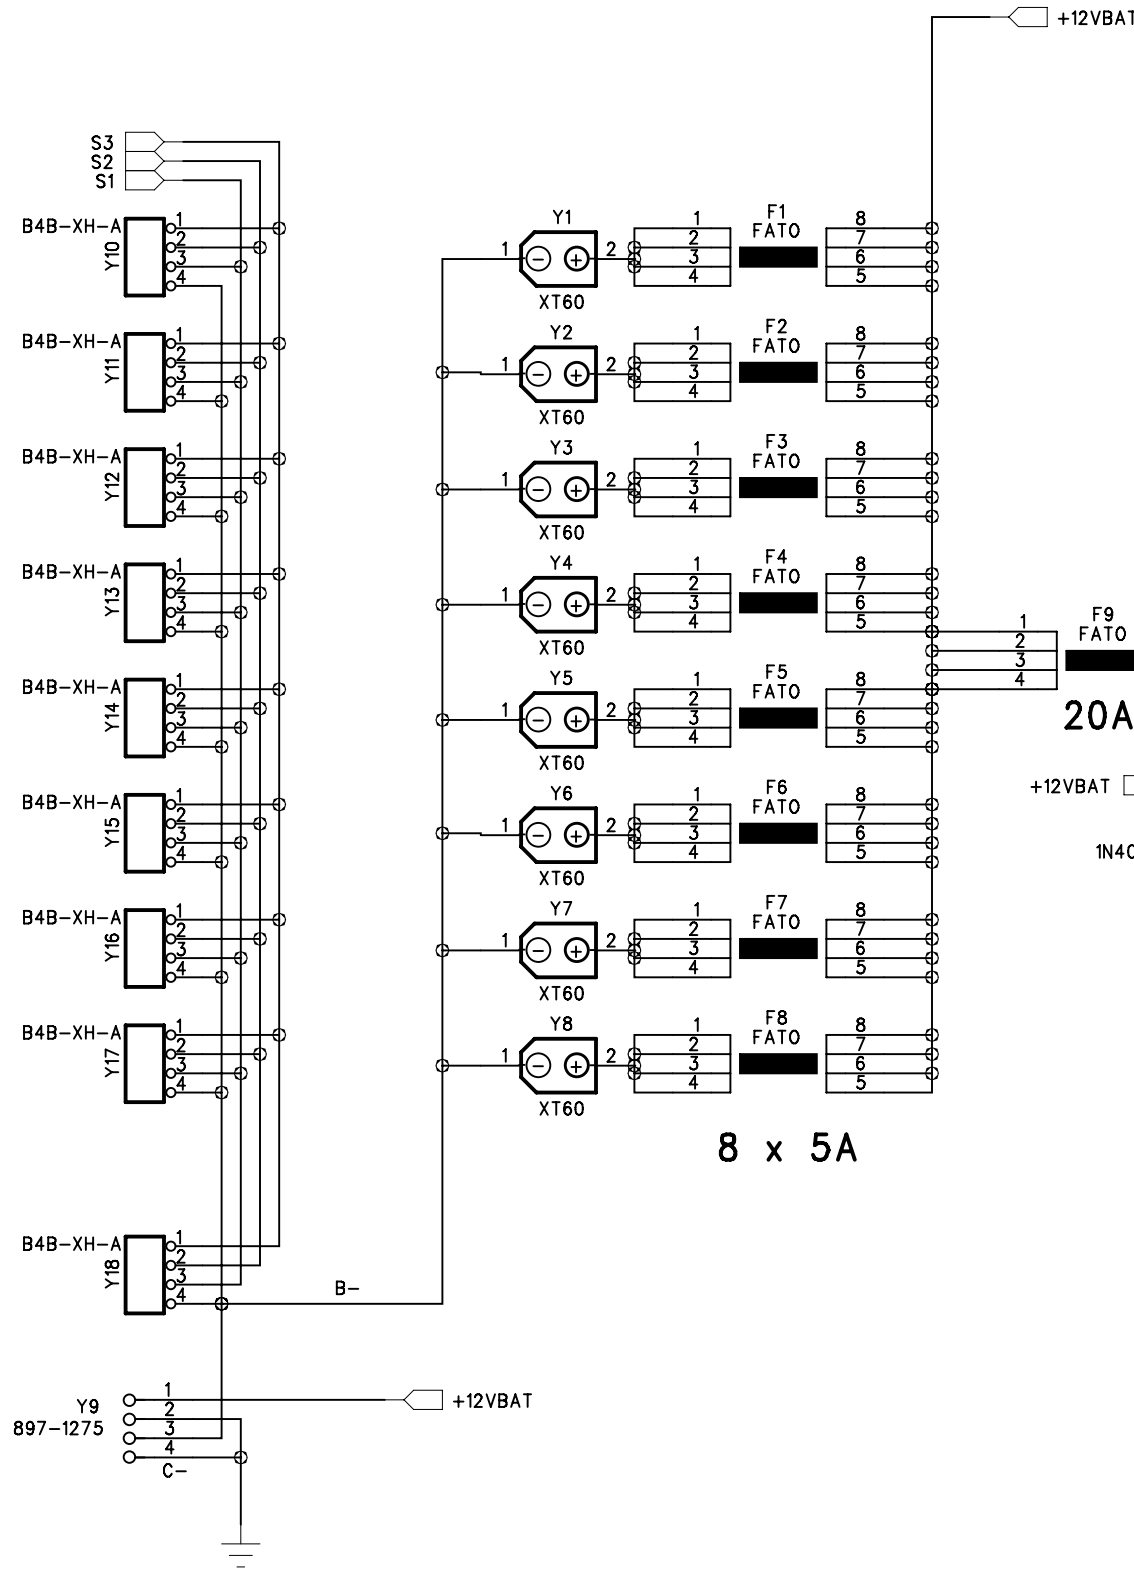

EXTERNALLY WIRED

LIPO 3S BALANCE

LIPO 3S CHARGER

TO SHARKDUINO ADC FOR POWER USAGE

Rev. 1.1

OFFICINA TURINI

FILE: LIPO.SCH

SHEET 1 OF 1

DATE 4 March 2021

DRAW