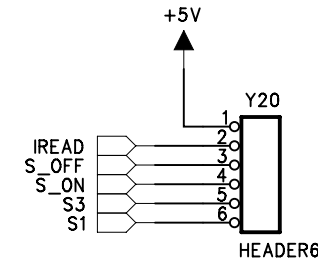

EXTERNALLY WIRED

LIPO 3S BALANCE

LIPO 3S CHARGER

TO SHARKDUINO ADC FOR POWER USAGE

Rev. 1.1

OFFICINA TURINI

FILE: LIPO.SCH

SHEET 1 OF 1