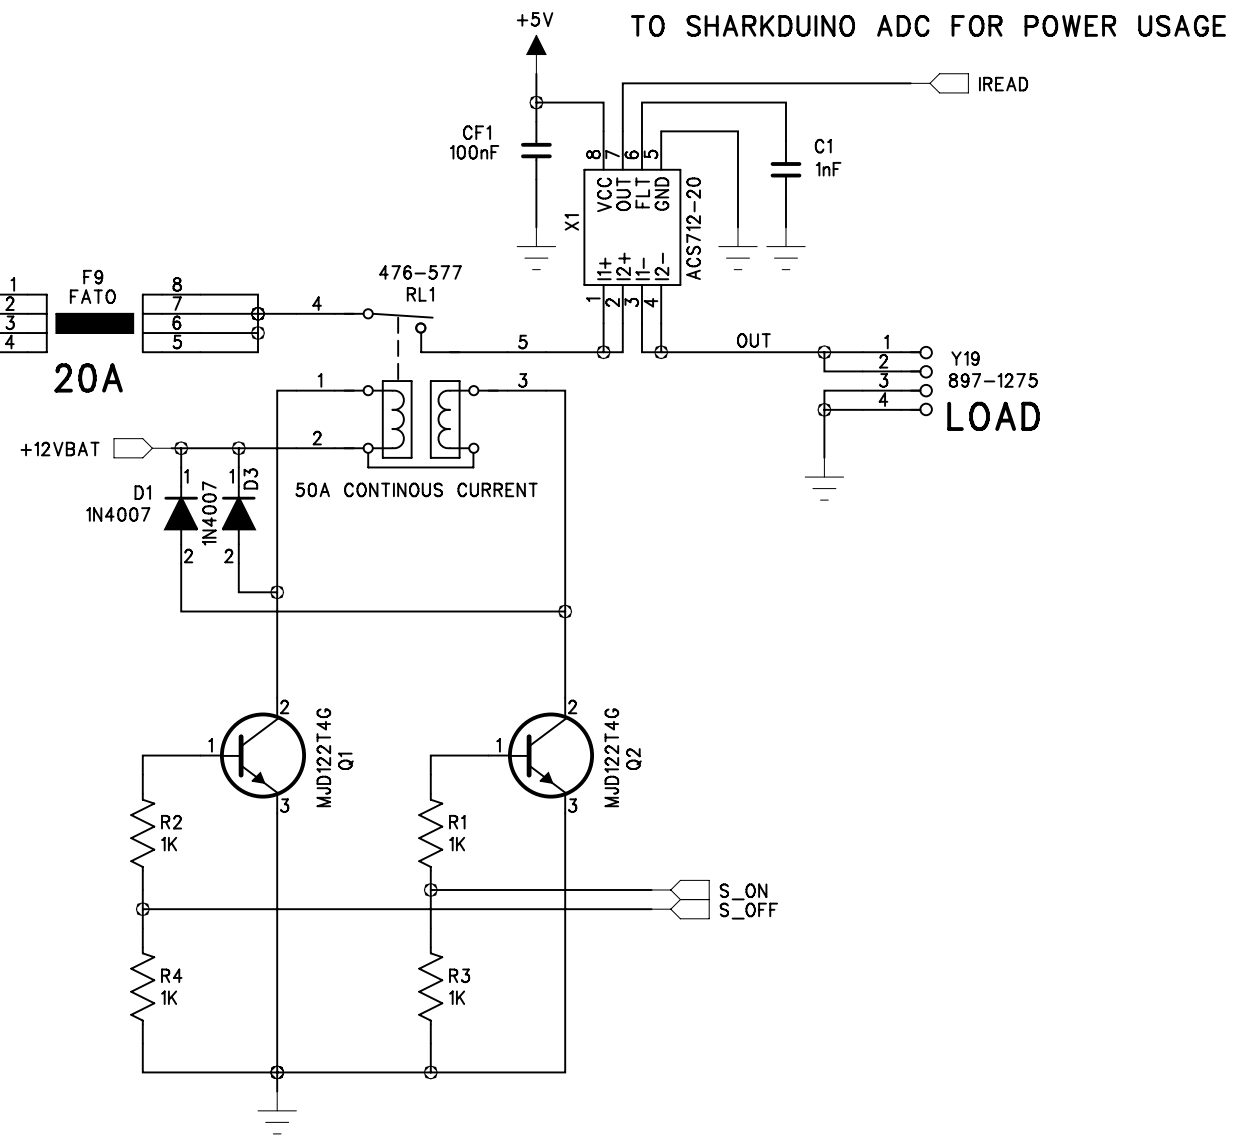

EXTERNALLY WIRED

LIPO 3S BALANCE

LIPO 3S CHARGER

TO SHARKDUINO ADC FOR POWER USAGE

Rev. 1.1

OFFICINA TURINI

FILE: LIPO.SCH

SHEET 1 OF 1

DATE 4 March 2021

DRAW