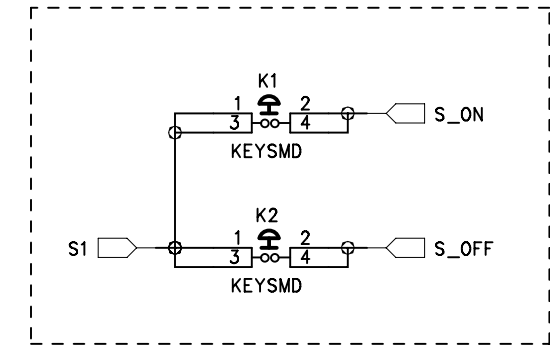

EXTERNALLY WIRED

LIPO 3S BALANCE

LIPO 3S CHARGER

TO SHARKDUINO ADC FOR POWER USAGE

Rev. 1.1

OFFICINA TURINI

FILE: LIPO.SCH

SHEET 1 OF 1